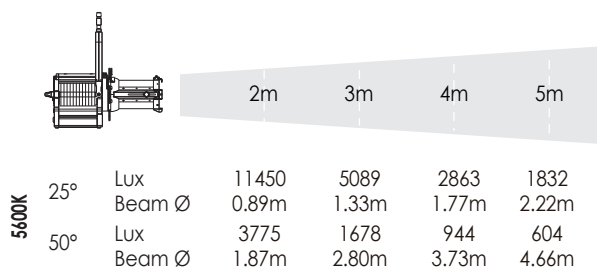

Image 300c

(25°-50°)

LAMPHEAD CONTENTS

- Lamp Housing
- Barrel
- Stirrup with Ø28mm Spigot
- Set of 4 Cutters
- AC Cable

PHOTOMETRIC DATA

IMAGE 300C (25°-50°)

SPECIFICATIONS

Identity No.	L302550PZC (25°-50°)
Max. Capacity	300W
Voltage	100 - 240V AC / 22-36V DC
Current	1.4A@ 220V AC / 12.5A@ 24V DC
Color Temp. Range	2700K ~ 10000K
Color	R/G/B/W color mixing
CRI	Average >95
TLCI	Average >90
Beam Angle	25°-50°
Dimming Range	0-100%
Control Signal	DMX / RDM
Communication	DMX XLR-5, CRMX (LumenRadio), Bluetooth, Ethernet, USB A
DMX Channel	Varied (depends on DMX mode selection)
LED Lifetime	30,000 Hrs (Estimated)
Stirrup	Ø28mm (1-1/8 in.) Spigot
Class / IP Rating	1 / IP 23
Max. Surface Temp.	60°C
Max. Ambient Temp.	45°C
Operation Range	+45° ~ 0° ~ -45°
Weight (with Barrel)	15.5kg
Weight (Lamphead)	12kg