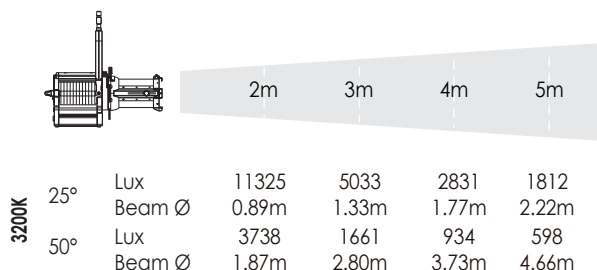

Image 300c

(25°-50°)

LAMPHEAD CONTENTS

- Lamp Housing
- Barrel
- Stirrup with Ø28mm Spigot
- Set of 4 Cutters
- AC Cable

PHOTOMETRIC DATA

IMAGE 300C (25°-50°)

SPECIFICATIONS

Identity No.	L302550PZC (25°-50°)
Max. Capacity	300W
Voltage	100 - 240V AC / 22-36V DC
Current	1.4A@ 220V AC / 12.5A@ 24V DC
Color Temp. Range	2700K ~ 10000K
Color	R/G/B/W color mixing
CRI	Average >95
TLCI	Average >90
Beam Angle	25°-50°
Dimming Range	0-100%
Control Signal	DMX / RDM
Communication	DMX XLR-5, CRMX (LumenRadio), Bluetooth, Ethernet, USB A
DMX Channel	Varied (depends on DMX mode selection)
LED Lifetime	30,000 Hrs (Estimated)
Stirrup	Ø28mm (1-1/8 in.) Spigot
Class / IP Rating	1 / IP 23
Max. Surface Temp.	60°C
Max. Ambient Temp.	45°C
Operation Range	+45° ~ 0° ~ -45°
Weight (with Barrel)	15.5kg
Weight (Lamphead)	12kg